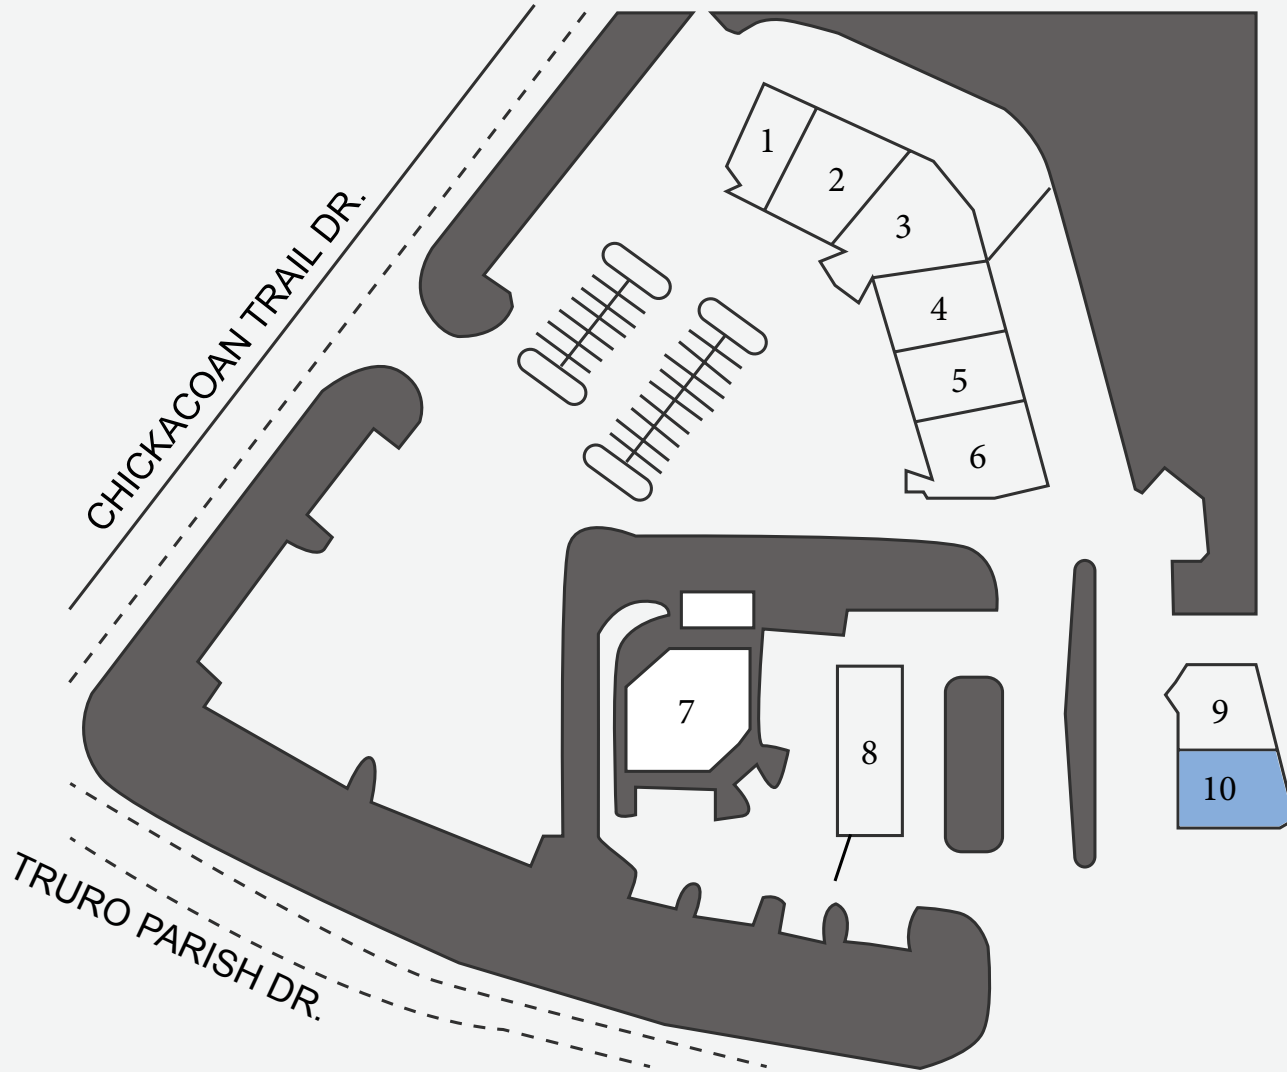

SHOPPING CENTER RETAILERS

1	Ashburn Kabob	
2	Allstate Insurance	
3	Broadlands Sports Bar & Grill	
4	Dentist	
5	Royal Barbershop	
6	Broadlands Brickover Pizza	
7	Citizens Bank ATM	
8	Sunoco	
9	Dunkin' Donuts	
10	Available	2,198 SF