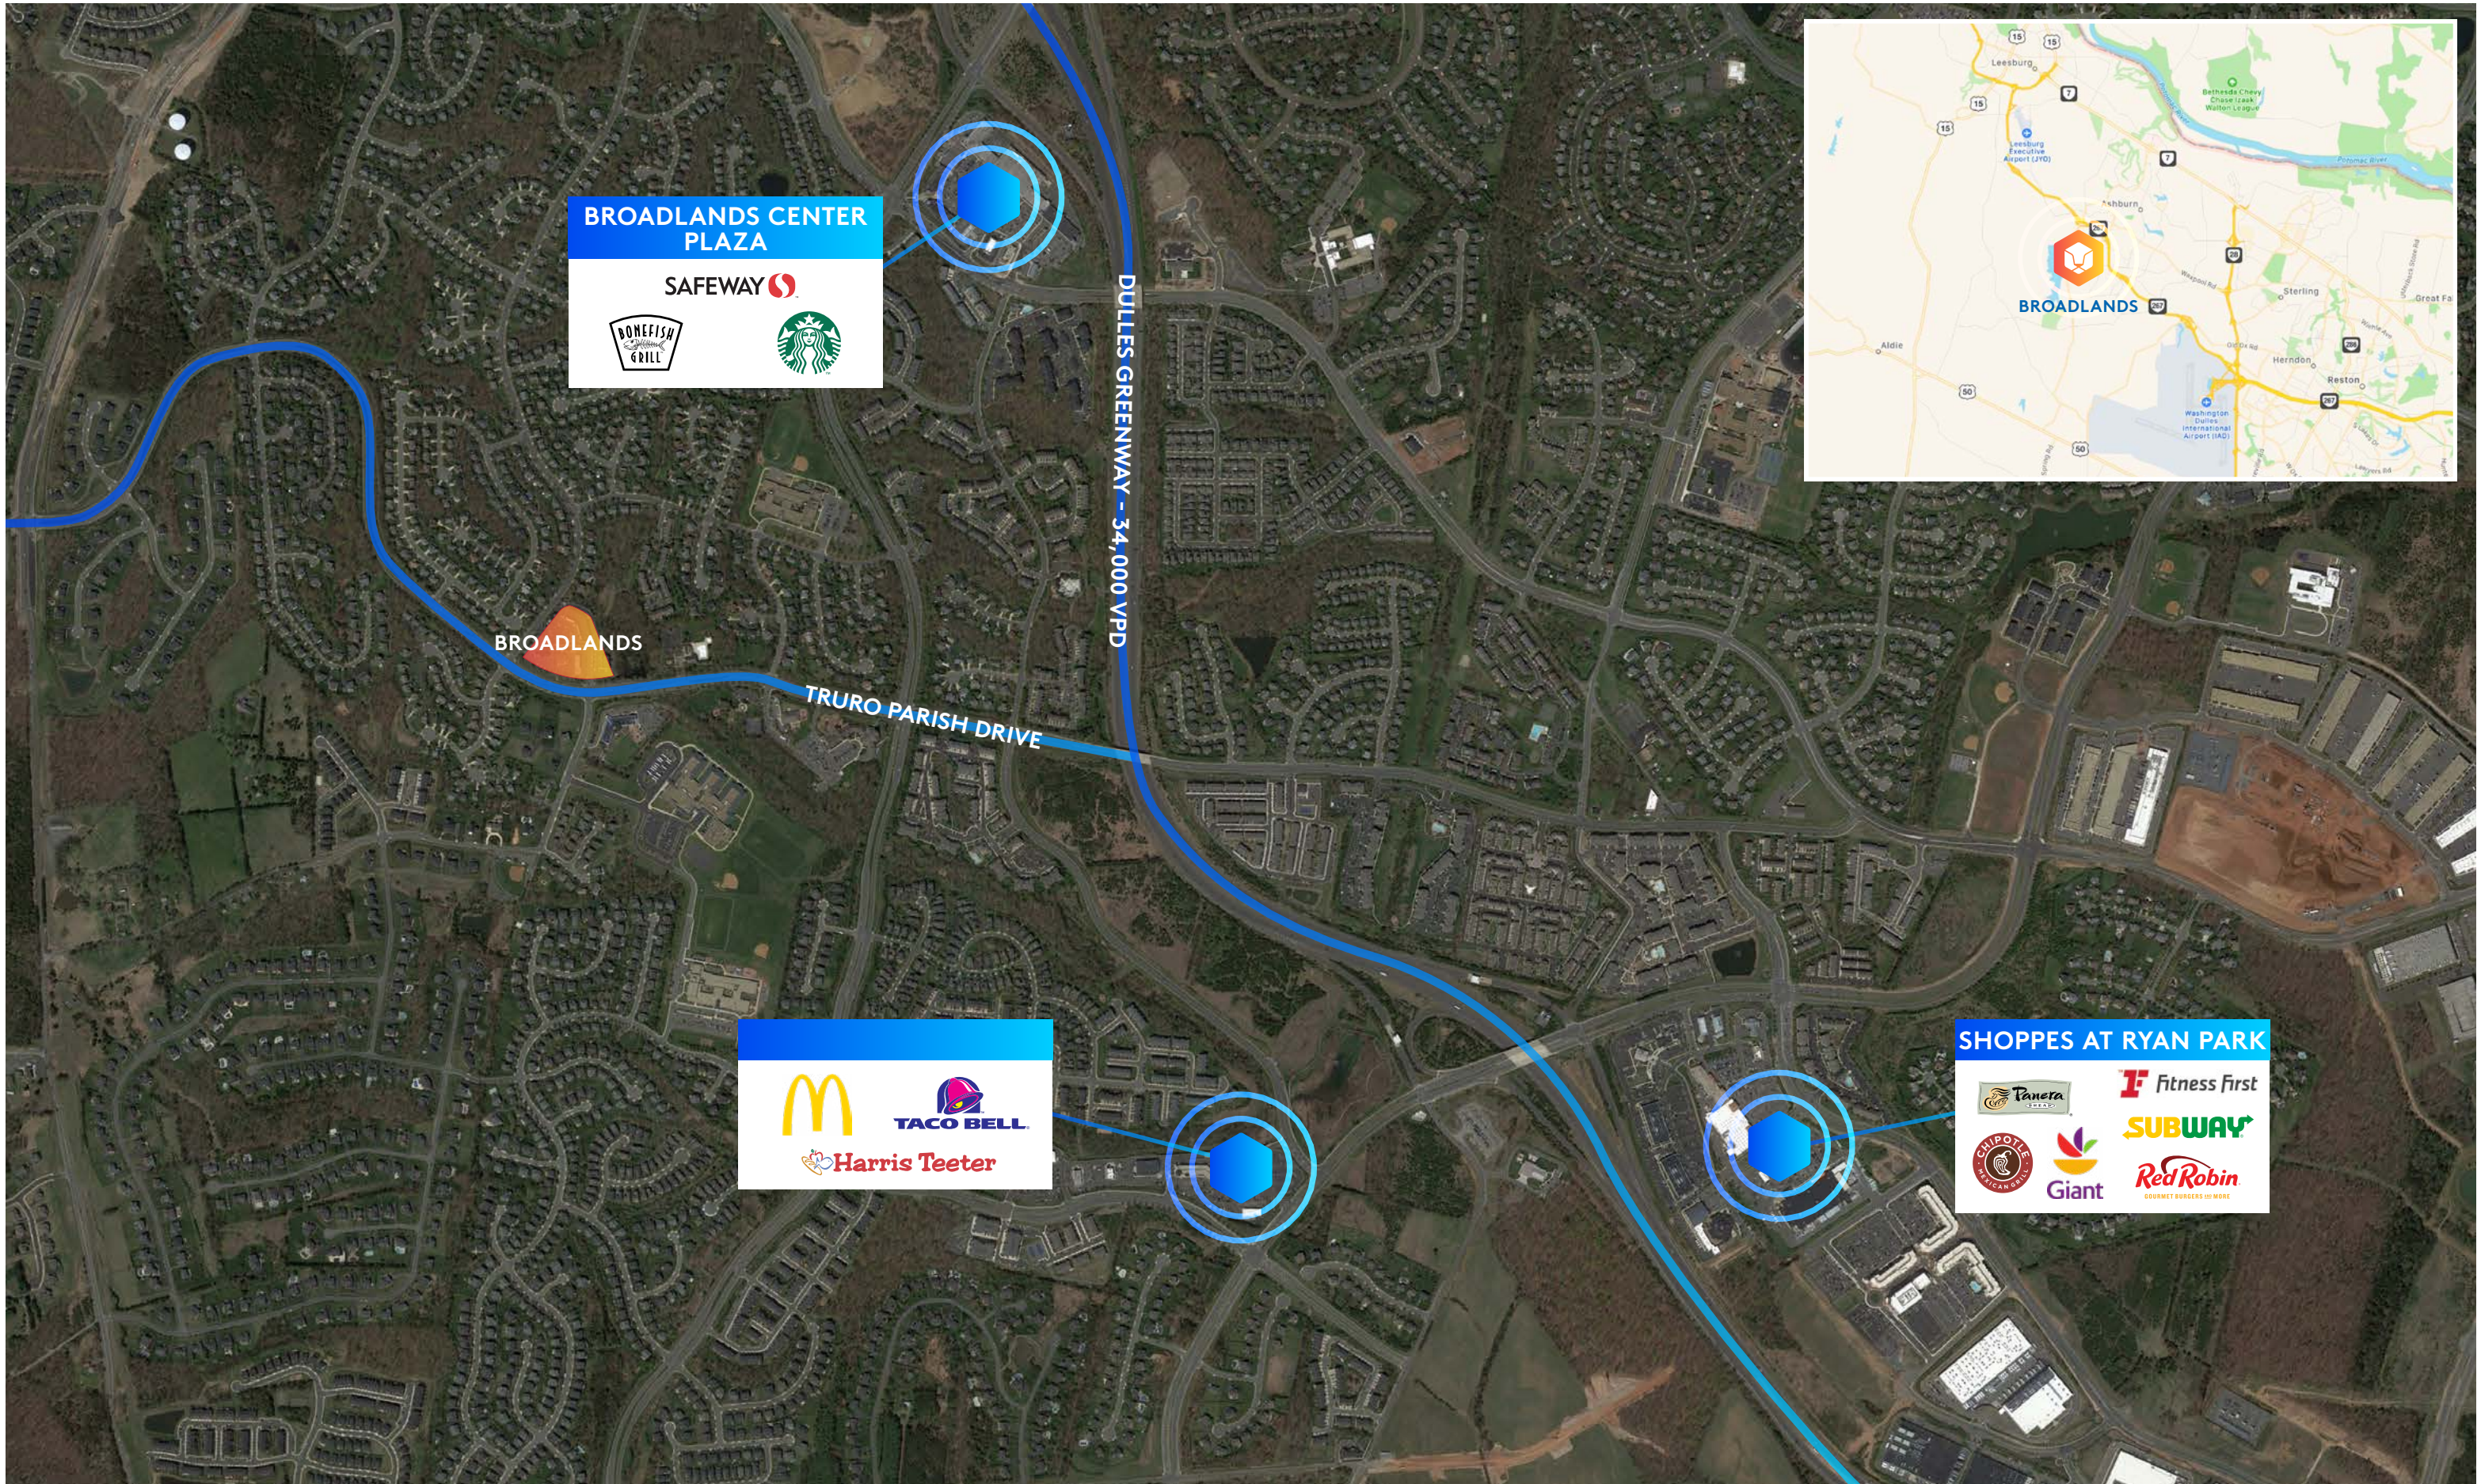

BROADLANDS

FAIRFAX COUNTY

JBG SMITH

LOCATION

Fairfax County
42876 Truro Parish Drive
Ashburn, VA 20148

SPACE AVAILABLE

2,198 sq. ft.

PROPERTY OVERVIEW

Situated just minutes off of the Dulles Greenway (267), Broadlands boasts an array of service and dining amenities in the Ashburn community.

CURRENT RETAILERS

Ashburn Kabob, Broadlands Brickoven Pizzeria, Broadlands Sports Bar & Grill

BROADLANDS CENTER PLAZA

SAFeway

BONEFISH GRILL

Starbucks

BROADLANDS

DULLES GREENWAY -- 34,000 VPD

TRURO PARISH DRIVE

McDonald's

TACO BELL

Harris Teeter

SHOPPES AT RYAN PARK

Panera

Fitness First

SUBWAY

CHIPOTLE MEXICAN GRILL

Giant