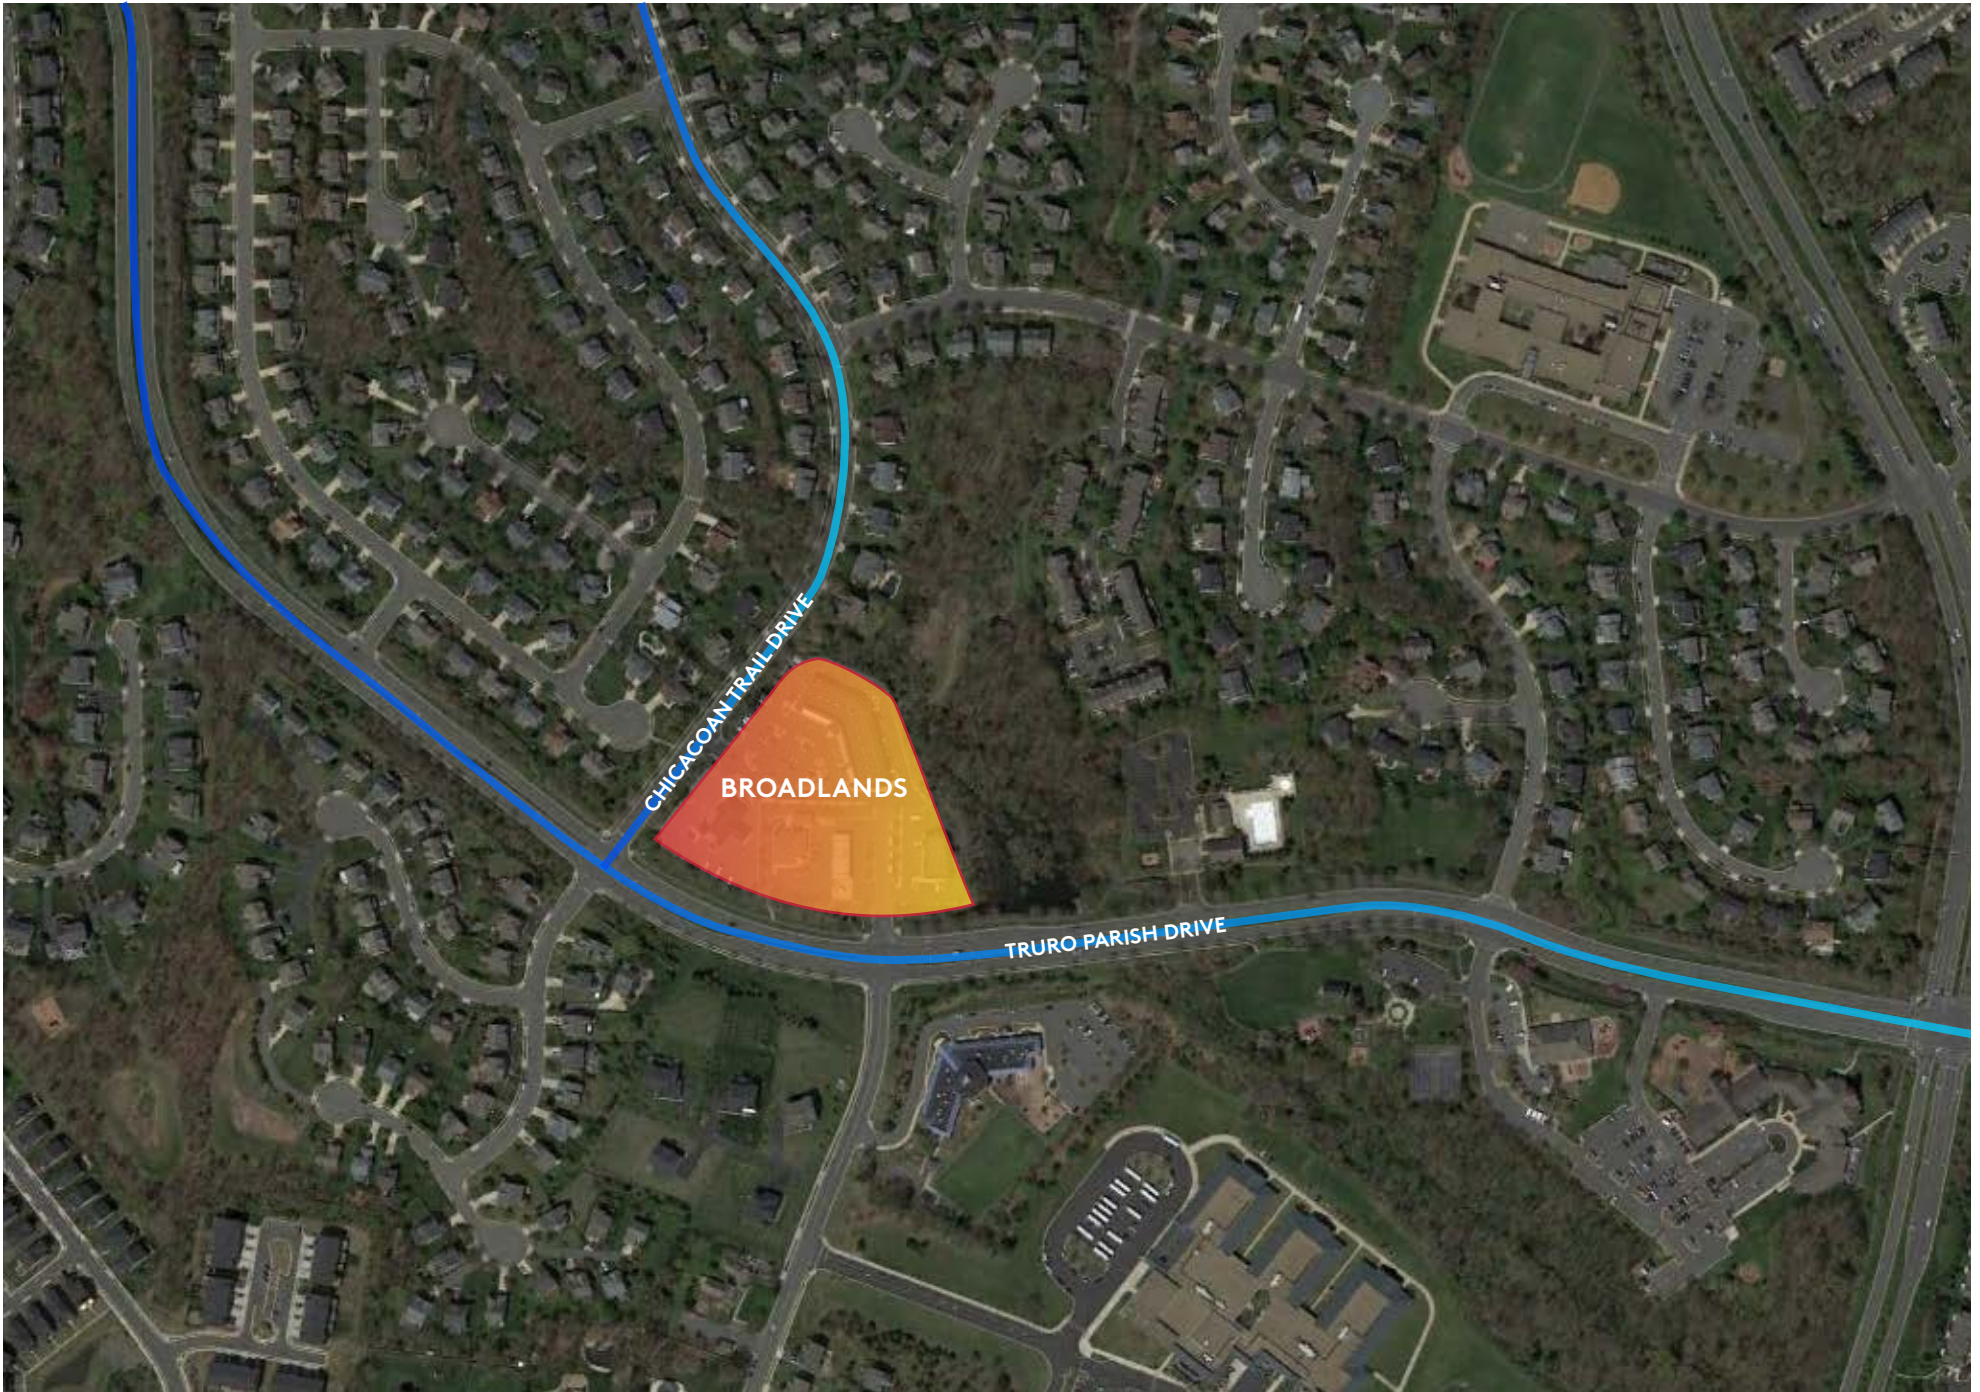

BROADLANDS

FAIRFAX COUNTY

JBG SMITH

LOCATION

Fairfax County
42876 Truro Parish Drive
Ashburn, VA 20148

SPACE AVAILABLE

2,198 sq. ft.

PROPERTY OVERVIEW

DEMOGRAPHICS

RADIUS	HH INCOME	POPULATION
1 mile:	\$159,966	14,370
3 mile:	\$147,962	79,309
5 mile:	\$138,121	130,746

TRAFFIC COUNT

34,000 vehicles daily on Dulles Greenway

CONTACT

Chris Wilkinson | 301.657.7321
cwilkinson@jbgsmith.com

BROADLANDS CENTER PLAZA

SAFeway

BONEFISH GRILL

Starbucks

BROADLANDS

DULLES GREENWAY -- 34,000 VPD

TRURO PARISH DRIVE

McDonald's