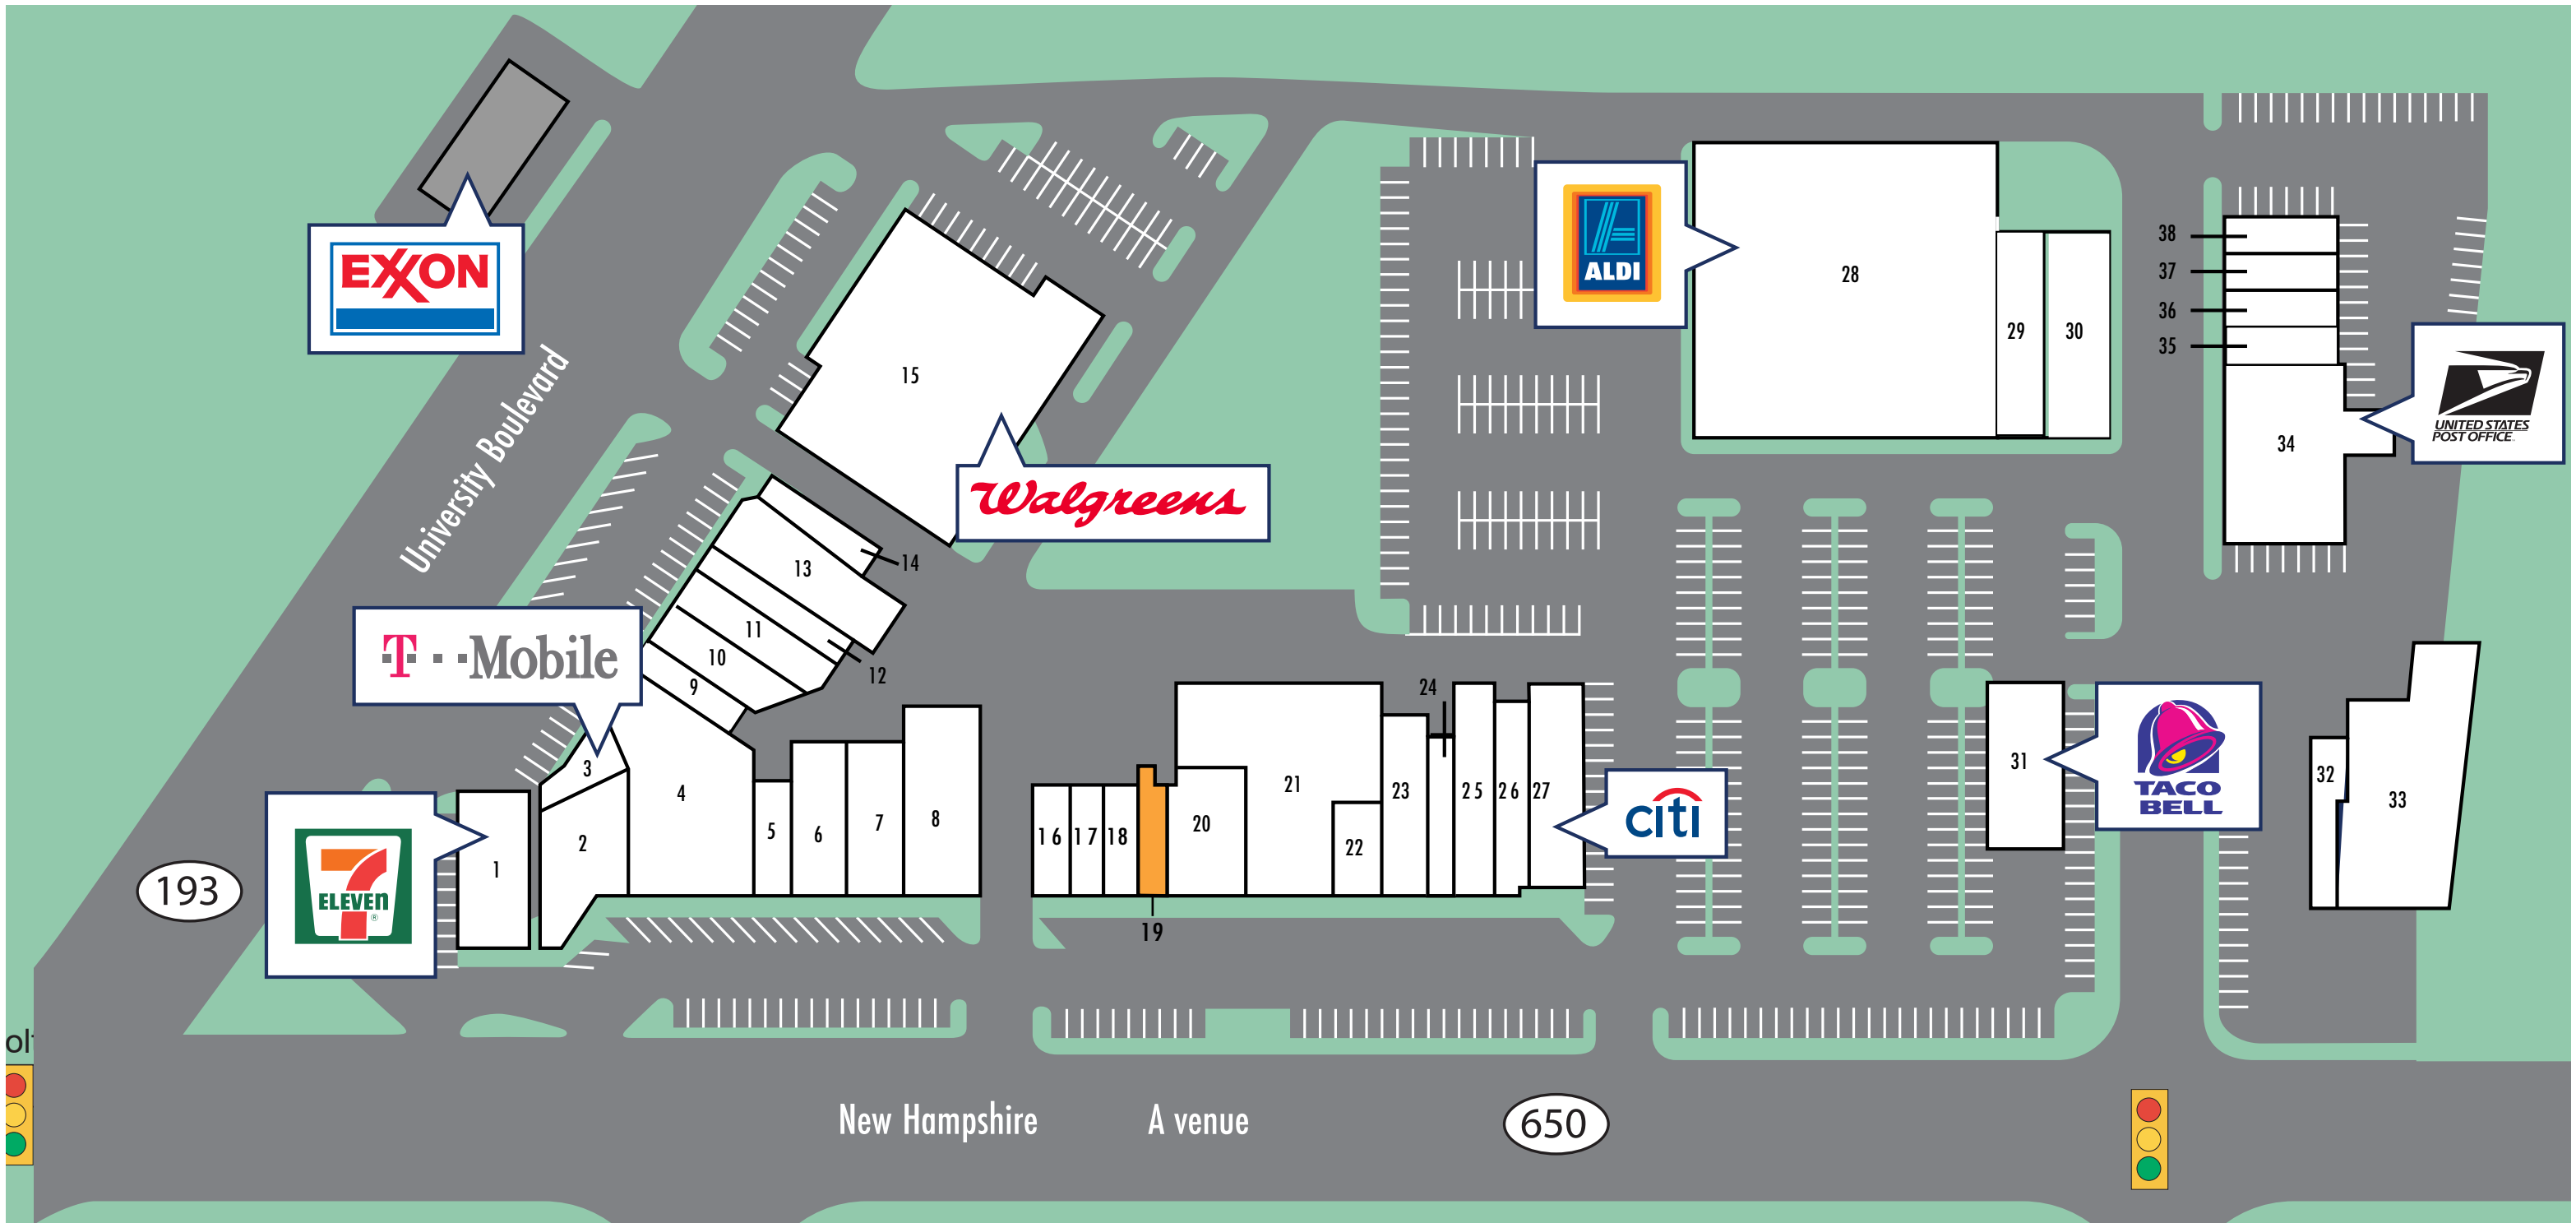

## CURRENT RETAILERS

## CONTACT

Chris Wilkinson | 301.657.7321

[cwilkinson@jbgsmith.com](mailto:cwilkinson@jbgsmith.com)

Bob Schwenger | 301.567.7331

SHOPPING CENTER RETAILERS

1	7 - Eleven	2,400 SF	9	One Stop Cellular	1,200 SF	17	Gold Design	986 SF	25	Mogotillo Restaurant	2,051 SF	33	New Hampshire Avenue Car Wash	3,725 SF
2	Dima Furniture	2,300 SF	10	El Marinero Restaurant	1,300 SF	18	Marked Salon and Barbershop	850 SF	26	McDoris Fashion	2,033 SF	34	USPS	5,262 SF
3	T-Mobile Wireless	1,500 SF	11	JB Cash	1,300 SF	19	Vacant	850 SF	27	Citi Realty Services	3,384 SF	35	Yasmin Insurance Agency	1,200 SF
4	Discount Mart	12,250 SF	12	Cricket Communications	1,800 SF	20	Envy Nails	1,750 SF	28	Aldi	21,666 SF	36	Emma Salon & Barbershop	1,200 SF
5	Banagricola	1,044 SF	13	G&G Pawnbroker	2,744 SF	21	Red Apple Farmer's Market	8,424 SF	29	J&K Imports	2,484 SF	37	Evitas	1,200 SF
6	TJ Beer Wine & Liquor	1,680 SF	14	My National Tax	1,189 SF	22	#1 China	1,000 SF	30	Fiesta Coin Laundry	5,488 SF	38	El Alazan Western Wear	1,200 SF
7	Elengante	2,138 SF	15	Walgreens	15,000 SF	23	Towne Beauty Supply	2,254 SF	31	Taco Bell	2,111 SF			
8	Capital Stores	3,606 SF	16	Wingstop	1,334 SF	24	Brazilian Bakery	1,092 SF	32	Langley Park Used Tires	2,250 SF			

# TAKOMA LANGLEY CROSSROADS / AERIAL

NEARBY RETAILERS	
1	McDonalds
2	Starbucks